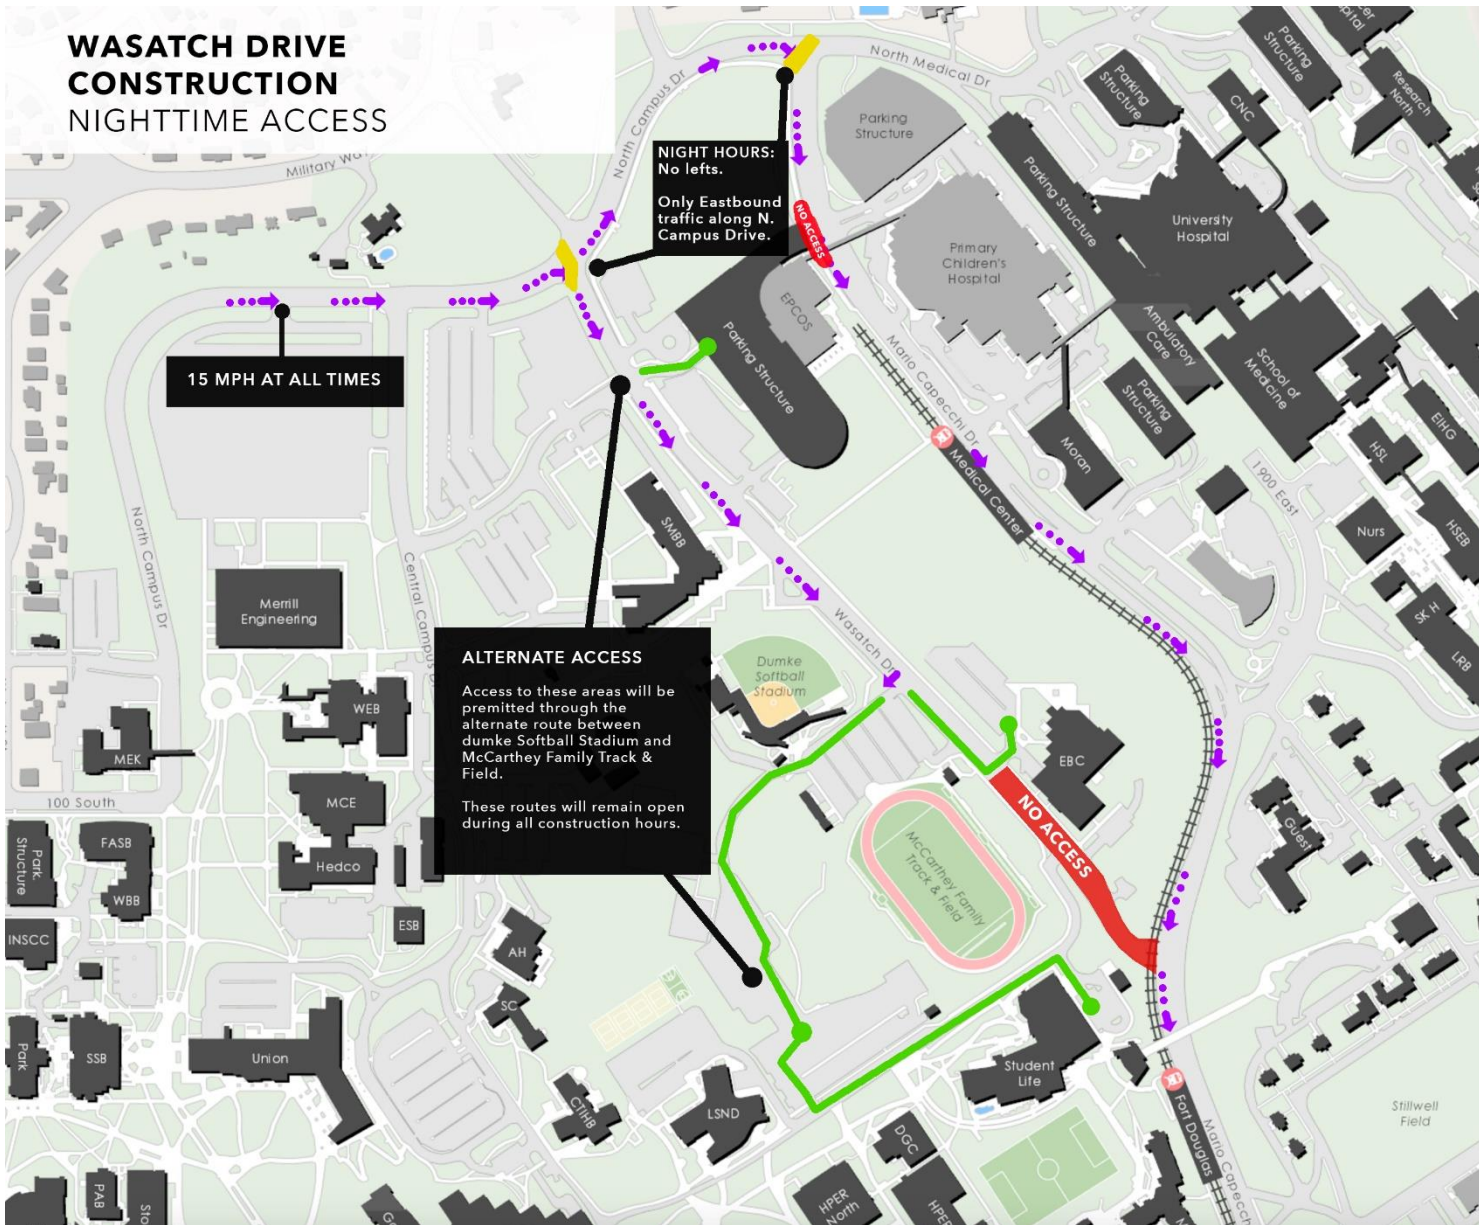

On Thursday, July 19th the intersection between Wasatch Dr. and Mario Capecchi will be completely closed. It will remain closed for the next 2 weeks (approximately until August 2nd). Attached is the updated traffic plan for both night and day traffic circulation patterns showing access to Lassonde and Student Housing.

WASATCH DRIVE CONSTRUCTION NIGHTTIME ACCESS

ROUTE LEGEND

- **ACCESSIBLE ROUTES (AREA OPEN 27/7)**
- **NO ACCESS (AREA CLOSED)**
- **TEMPORARY NIGHT CLOSURES**

ACCESS TO ECCLES BROADCAST CENTER, LASSONDE, AND STUDENT LIFE CENTER

- **DAYTIME ACCESS (6 am - 8 pm)**
Access available through Mario Capecchi route marked in pink.

Traffic may flow both ways along Mario Capecchi and North Campus Drive during day hours.
- **NIGHTTIME ACCESS (8 pm - 6 am)**
Access through North Campus drive marked in purple. North Campus will be down to one lane heading Eastbound towards Hospital.

Please note: Left-hand turns from Mario Capecchi Dr. onto North Campus Dr. will NOT be permitted during night hours.