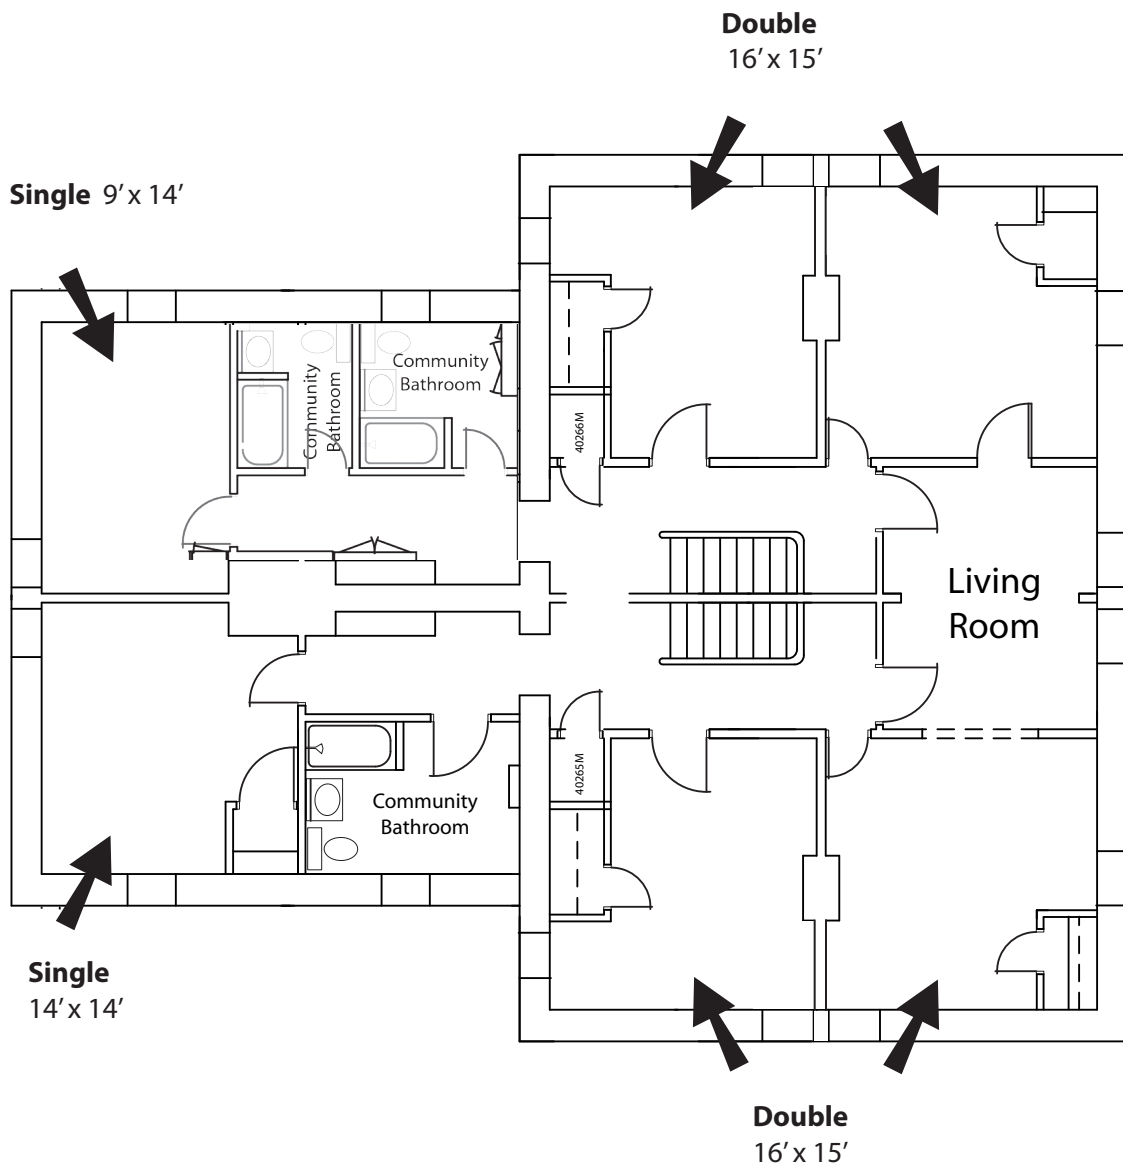

Residence Hall Room Styles

See these layouts online at www.housing.utah.edu.

Officers Circle

Renderings are an artist's conception and are intended only as a general reference.
Features, materials, finishes and layout of subject unit may be different than shown. 3DPlans.com

Residence Hall Room Styles

See these layouts online at www.housing.utah.edu.

Officers Circle

Availability will vary based on the specific LLC in each building.
First-Year Students, Sophomores, Juniors and Seniors

Upper level

* These floor plans are approximate only and may not reflect actual configurations. There may be variation in size.