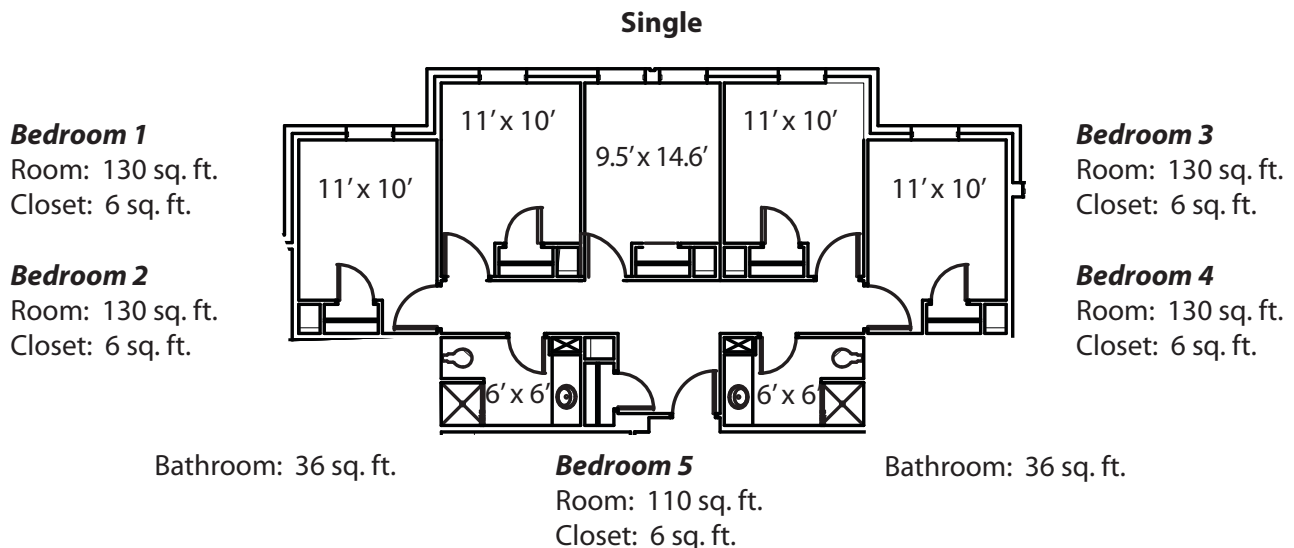

Residence Hall Room Styles

See these layouts online at www.housing.utah.edu.

Sage Point

Single Rooms with either two or five bedrooms.
Available to: First-Year Students

* These floor plans are approximate only and may not reflect actual configurations. There may be variation in size.

Residence Hall Room Styles

See these layouts online at www.housing.utah.edu.

Sage Point (continued)

Double Double Single Rooms
Available to: First-Year Students

*These floor plans are approximate only and may not reflect actual configurations. There may be variation in size.

Residence Hall Room Styles

See these layouts online at www.housing.utah.edu.

Sage Point (continued)

Super Single, and Super Double or Super Triple
Available to: First Years

Super Single

Bedroom

Room: 130 sq. ft.
Closet: 7 sq. ft.

Bathroom: 30 sq. ft.

Super Double or Super Triple

Bedroom

Room: 380 sq. ft.
Closet: 8 sq. ft.

Bathroom: 36 sq. ft.

* These floor plans are approximate only and may not reflect actual configurations. There may be variation in size.