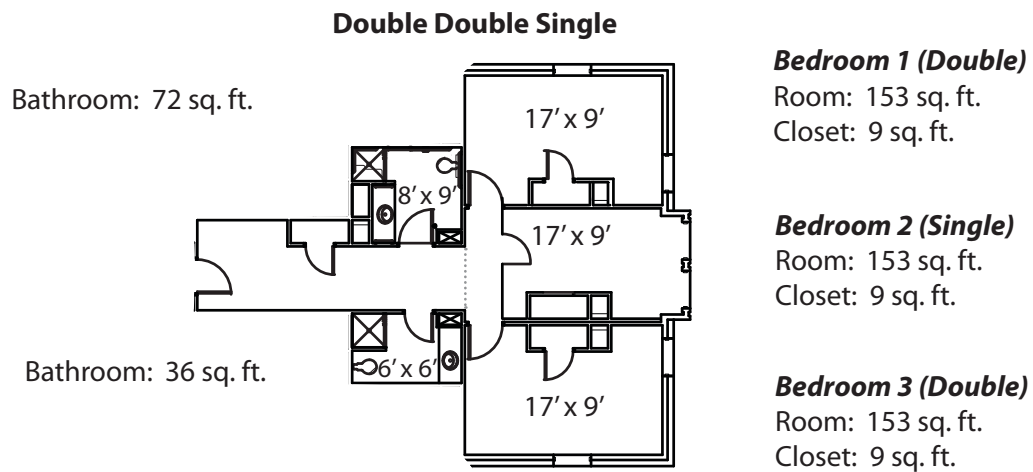

Residence Hall Room Styles

See these layouts online at www.housing.utah.edu.

Sage Point

Single Rooms with either two or five bedrooms.
Available to: First-Year Students

* These floor plans are approximate only and may not reflect actual configurations. There may be variation in size.

Residence Hall Room Styles

See these layouts online at www.housing.utah.edu.

Sage Point (continued)

Double Double Single Rooms
Available to: First-Year Students

*These floor plans are approximate only and may not reflect actual configurations. There may be variation in size.

Residence Hall Room Styles

See these layouts online at www.housing.utah.edu.

Sage Point (continued)

Super Single, and Super Double or Super Triple
Available to: First Years

Super Single

Bedroom

Room: 130 sq. ft.
Closet: 7 sq. ft.

Bathroom: 30 sq. ft.

Super Double or Super Triple

Bedroom

Room: 380 sq. ft.
Closet: 8 sq. ft.

Bathroom: 36 sq. ft.

* These floor plans are approximate only and may not reflect actual configurations. There may be variation in size.