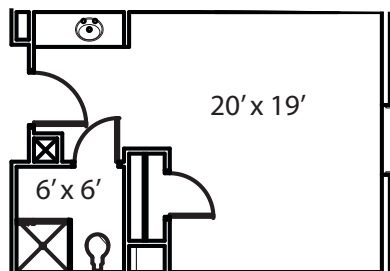

Residence Hall Room Styles

See these layouts online at www.housing.utah.edu.

Sage Point (continued)

Super Single, and Super Double or Super Triple
Available to: First Years

Super Single

Bedroom

Room: 130 sq. ft.
Closet: 7 sq. ft.

Bathroom: 30 sq. ft.

Super Double or Super Triple

Bedroom

Room: 380 sq. ft.
Closet: 8 sq. ft.

Bathroom: 36 sq. ft.

* These floor plans are approximate only and may not reflect actual configurations. There may be variation in size.