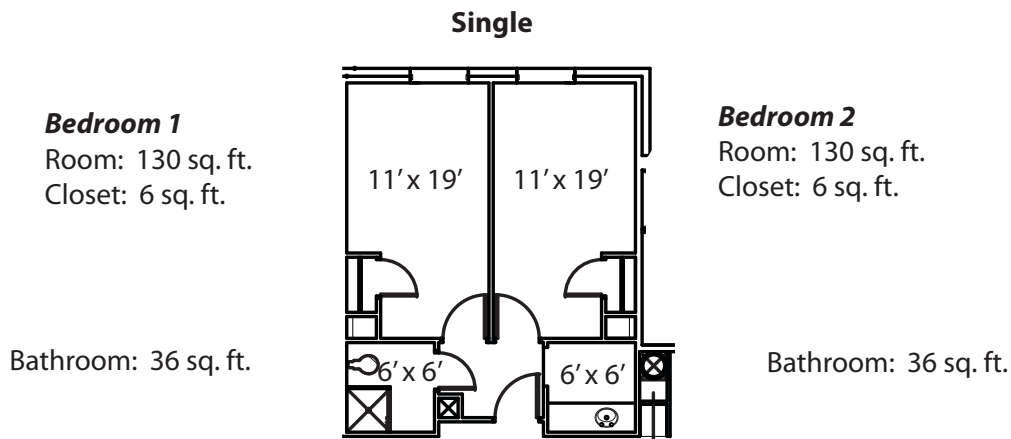

Residence Hall Room Styles

See these layouts online at www.housing.utah.edu.

Sage Point

Single Rooms with either two or five bedrooms.
Available to: First-Year Students

* These floor plans are approximate only and may not reflect actual configurations. There may be variation in size.

Residence Hall Room Styles

See these layouts online at www.housing.utah.edu.

Sage Point (continued)

Double Double Single Rooms
Available to: First-Year Students

*These floor plans are approximate only and may not reflect actual configurations. There may be variation in size.

Residence Hall Room Styles

See these layouts online at www.housing.utah.edu.

Sage Point (continued)

Super Single, and Super Double or Super Triple
Available to: First Years

Super Single

Bedroom

Room: 130 sq. ft.
Closet: 7 sq. ft.

Bathroom: 30 sq. ft.

Super Double or Super Triple

Bedroom

Room: 380 sq. ft.
Closet: 8 sq. ft.

Bathroom: 36 sq. ft.

* These floor plans are approximate only and may not reflect actual configurations. There may be variation in size.