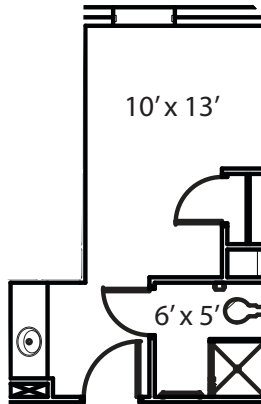

Residence Hall Room Styles

See these layouts online at www.housing.utah.edu.

Sage Point (continued)

Super Single, and Super Double or Super Triple
Available to: First Years

Super Single

Bedroom

Room: 130 sq. ft.
Closet: 7 sq. ft.

Bathroom: 30 sq. ft.

Super Double or Super Triple

Bedroom

Room: 380 sq. ft.
Closet: 8 sq. ft.

Bathroom: 36 sq. ft.

* These floor plans are approximate only and may not reflect actual configurations. There may be variation in size.