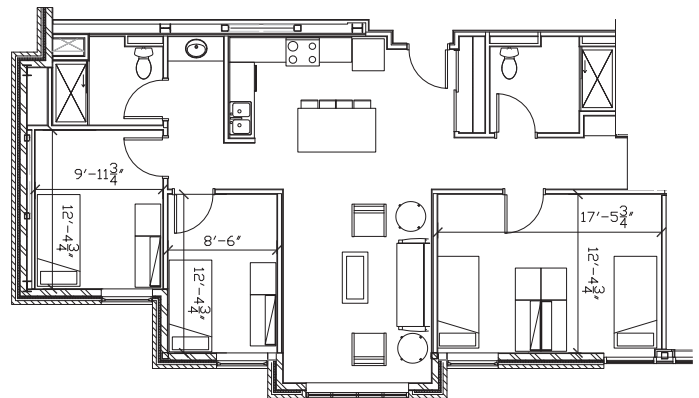

Honors Housing Apartment Styles

See these layouts online at www.housing.utah.edu.

8-Person Apartment 1st Floor

Bedroom: approximately 12' x 8'

Approximate square footage: 1,151 square feet

8-Person Apartment 2nd Floor

Bedroom: approximately 12' x 8'

Approximate square footage: 961 square feet

4-Person Apartment — Single Rooms

Bedroom: approximately 12' x 8'

Approximate square footage: 1,100 square feet

4-Person Apartment — Single and Double Rooms

Bedroom: approximately 12' x 8'

Approximate square footage: 1,172 square feet

* These floor plans are approximate only and may not reflect actual configurations.