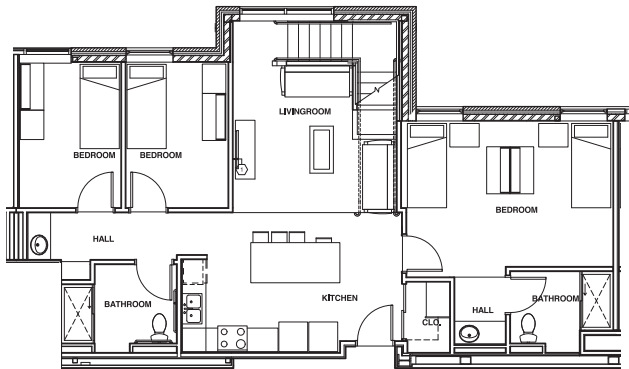

Honors Housing Apartment Styles

See these layouts online at www.housing.utah.edu.

8-Person Apartment 1st Floor

Bedroom: approximately 12' x 8'

Approximate square footage: 1,151 square feet

8-Person Apartment 2nd Floor

Bedroom: approximately 12' x 8'

Approximate square footage: 961 square feet

4-Person Apartment — Single Rooms

Bedroom: approximately 12' x 8'

Approximate square footage: 1,100 square feet

4-Person Apartment — Single and Double Rooms

Bedroom: approximately 12' x 8'

Approximate square footage: 1,172 square feet

* These floor plans are approximate only and may not reflect actual configurations.