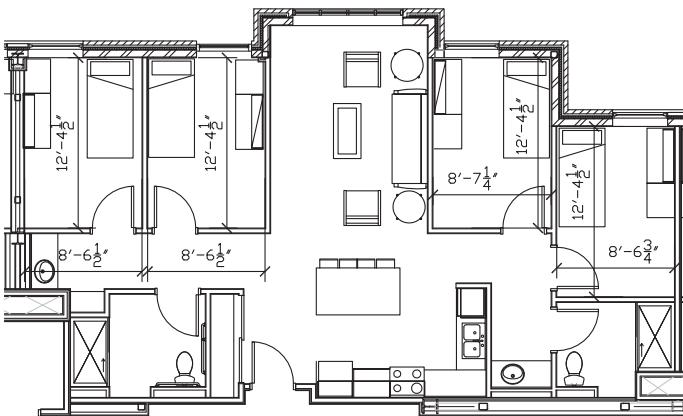

Honors Housing Apartment Styles

See these layouts online at www.housing.utah.edu.

8-Person Apartment 1st Floor

Bedroom: approximately 12' x 8'

Approximate square footage: 1,151 square feet

8-Person Apartment 2nd Floor

Bedroom: approximately 12' x 8'

Approximate square footage: 961 square feet

4-Person Apartment — Single Rooms

Bedroom: approximately 12' x 8'

Approximate square footage: 1,100 square feet

4-Person Apartment — Single and Double Rooms

Bedroom: approximately 12' x 8'

Approximate square footage: 1,172 square feet

* These floor plans are approximate only and may not reflect actual configurations.