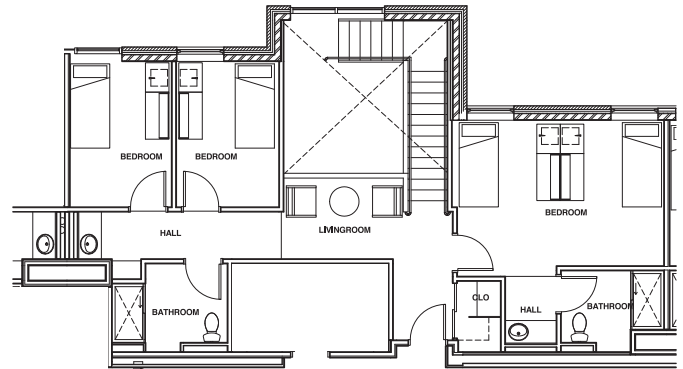

Honors Housing Apartment Styles

See these layouts online at www.housing.utah.edu.

8-Person Apartment 1st Floor

Bedroom: approximately 12' x 8'

Approximate square footage: 1,151 square feet

8-Person Apartment 2nd Floor

Bedroom: approximately 12' x 8'

Approximate square footage: 961 square feet

4-Person Apartment — Single Rooms

Bedroom: approximately 12' x 8'

Approximate square footage: 1,100 square feet

4-Person Apartment — Single and Double Rooms

Bedroom: approximately 12' x 8'

Approximate square footage: 1,172 square feet

* These floor plans are approximate only and may not reflect actual configurations.